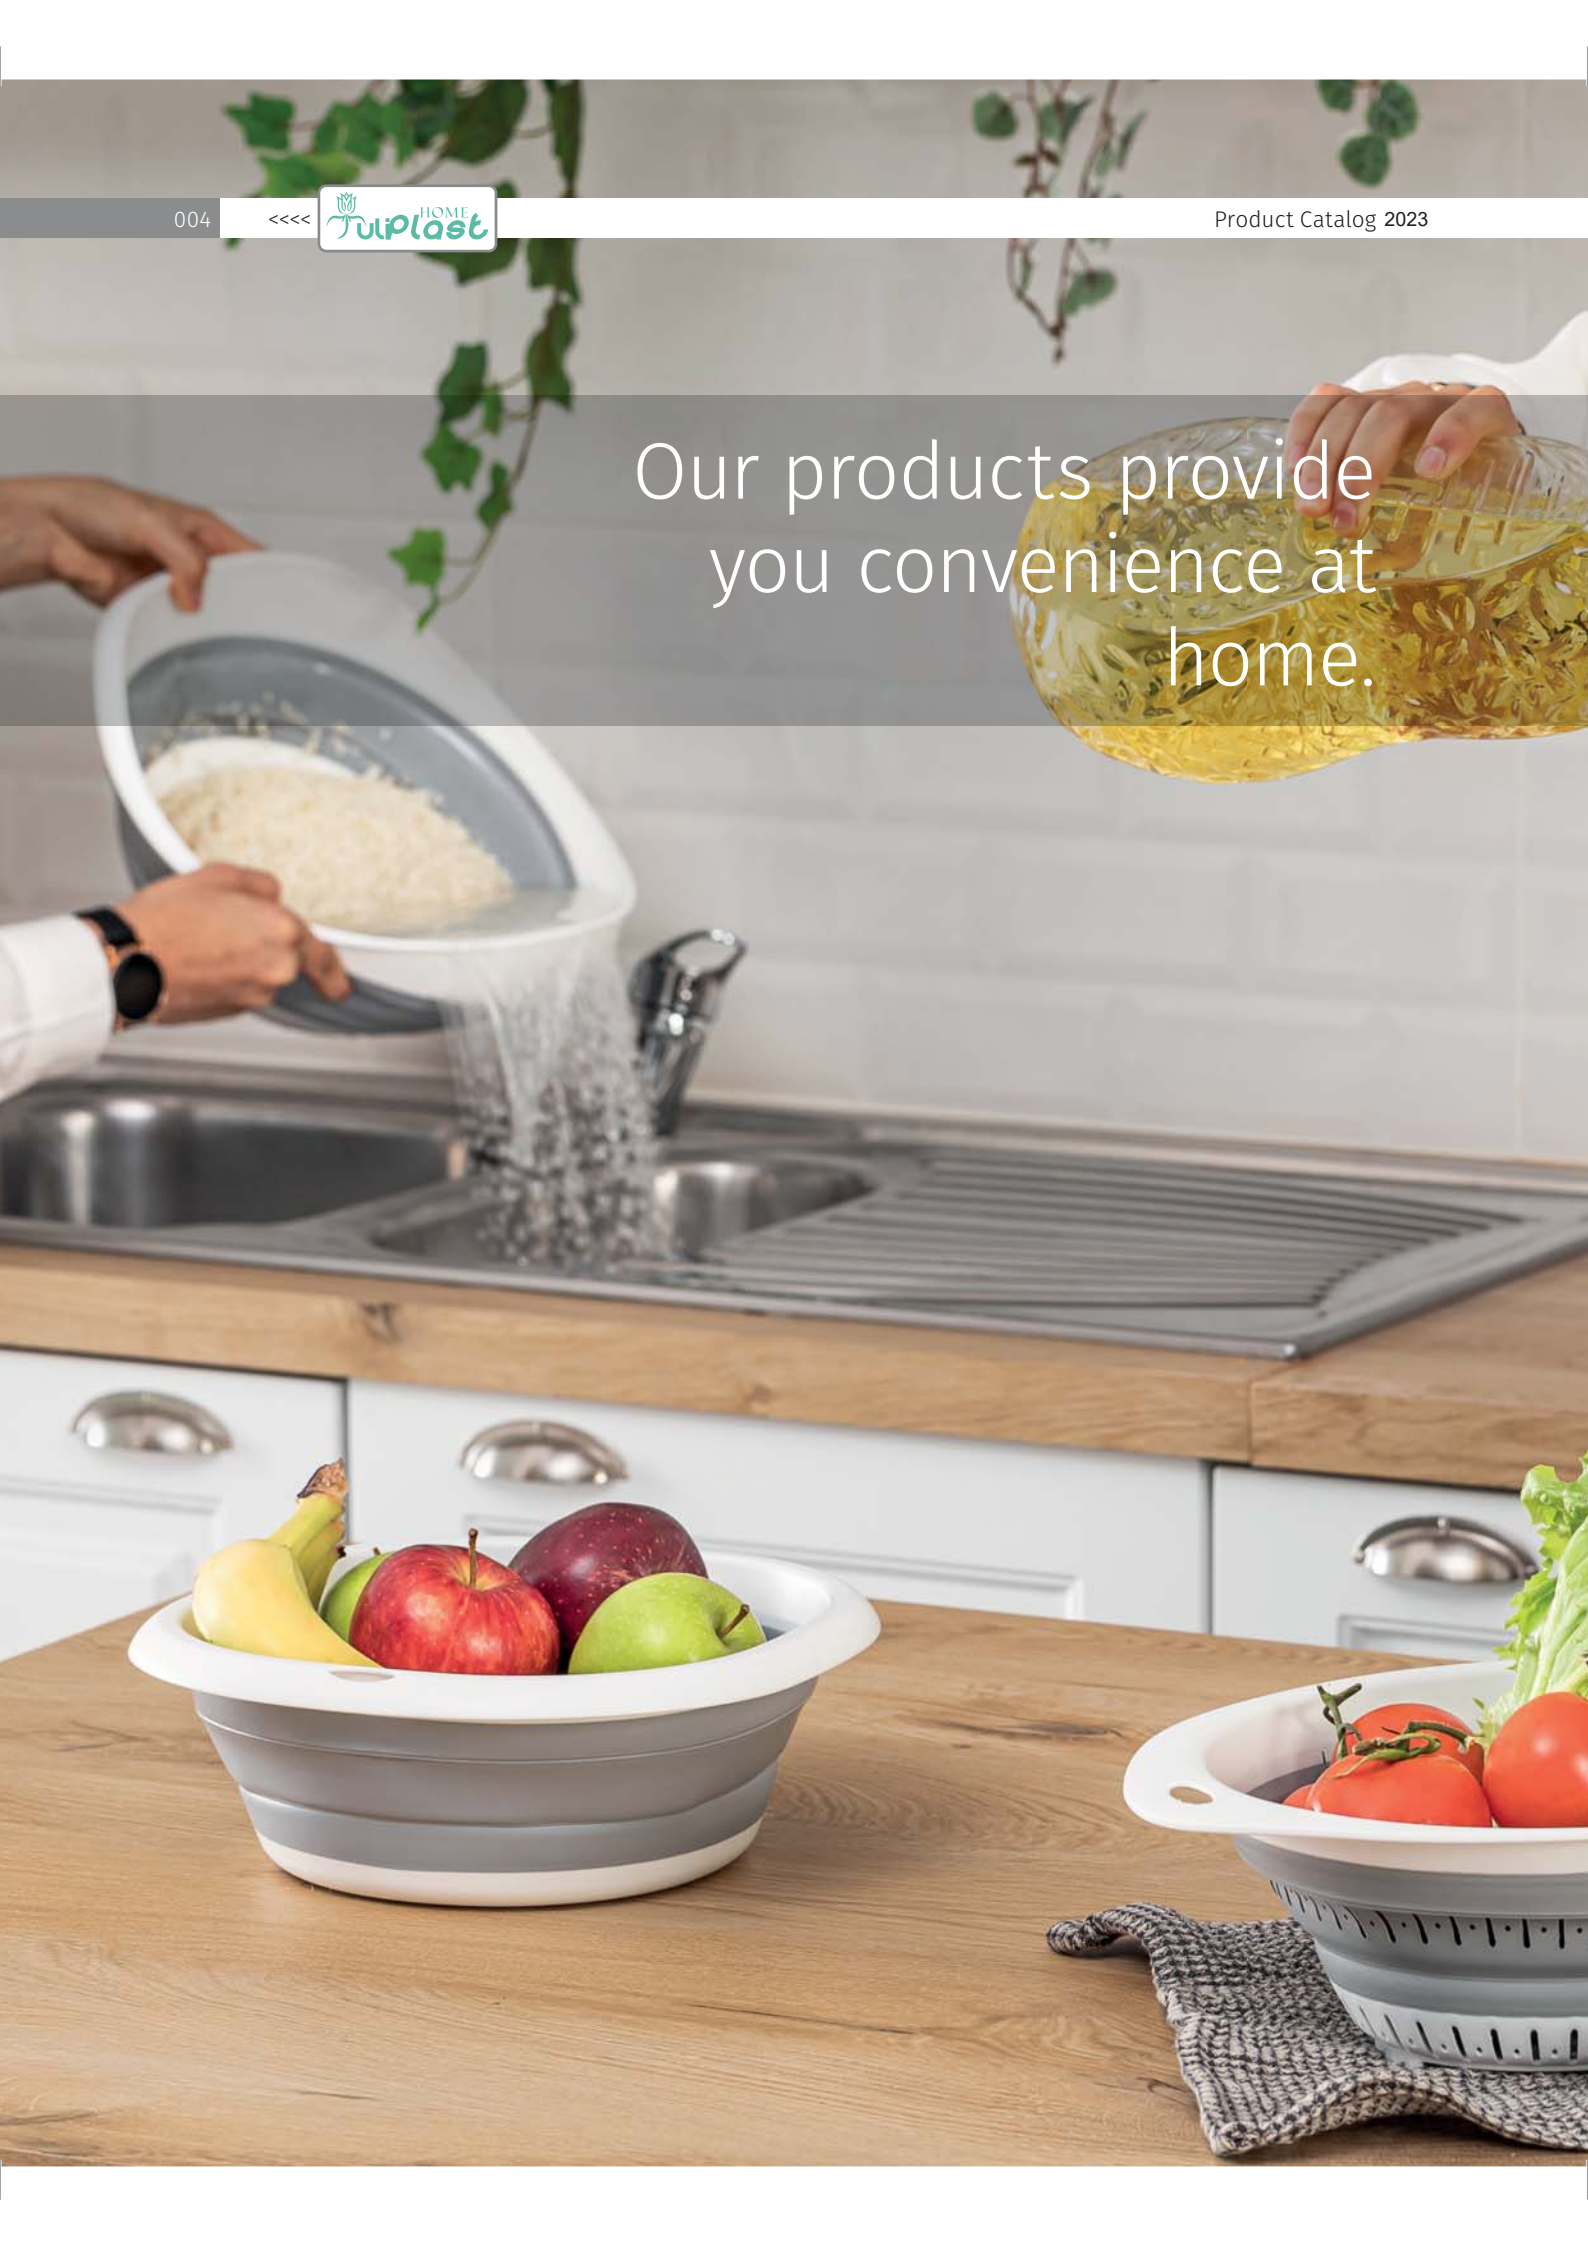

**Product
Catalog
2023**

 **HOME
Tuliplast**

Our products provide
you convenience at
home.

PRODUCTION CAPACITY

11.000+ tones raw materials consumption per year

250+ employees

50+ injection machineries (250-1000 tones)